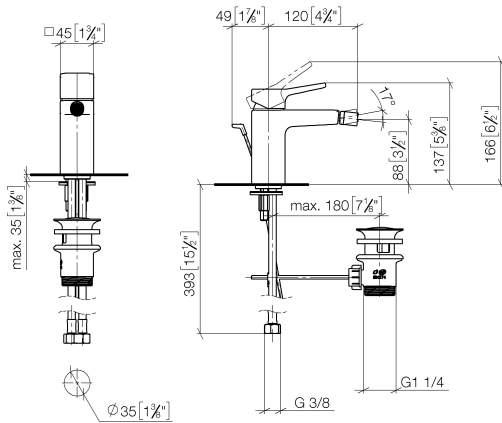

## DORNBACHT YARRE Single-lever bidet mixer with pop-up waste - Chrome

---

33 600 832

- 124mm projection
- ball-joint pivotable through 15° (in any direction)
- circular, air-enriched flow
- height of mixer 126 mm
- height up to aerator 90 mm
- hole diameter 35 mm
- 2x screw-in M 8 x 1 pressure hose, leak-tested
- max. flow 6.8 l/min

Chrome

33 600 832-00

Soft Black

33 600 832-69

**DORNBRAUCHT YARRE Single-lever bidet mixer with pop-up waste - Chrome**

33 600 832

mm [inches]

**Flow rate chart**

## DORNBRACHT YARRE Single-lever bidet mixer with pop-up waste - Chrome

33 600 832

Parts for other finishes can be found here: [Soft Black](#)

### Spare parts list

No.	Item Number	Name	Quantity used	Delivery time
1	90 20 83 004 00-00	handle	1	2
2	90 21 02 400 00-00	cover	1	2
3	90 23 10 140 00 90	nut	1	2
4	90 15 05 502 00 90	cartridge	1	2
5	90 21 40 008 00-00	joint	1	2
6	90 23 01 178 00-00	aerator	1	-
Spare part can no longer be ordered, please order the replacement item				
7	90 30 11 504 00 90	fixing set	1	2
8	90 30 04 110 02 90	hose	1	2
9	90 11 01 200 00-00	pop-up waste	1	2