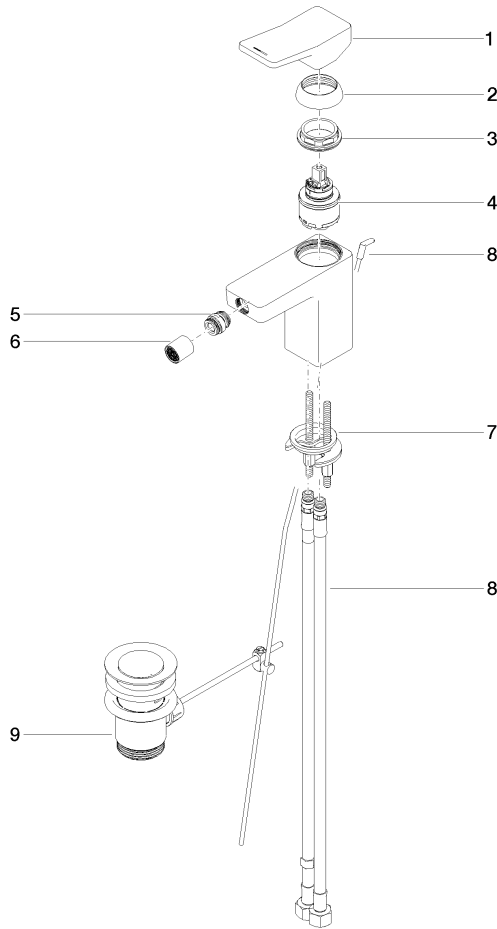

## DORNBACHT YARRE Single-lever bidet mixer with pop-up waste - Chrome

---

33 600 832

- 124mm projection
- ball-joint pivotable through 15° (in any direction)
- circular, air-enriched flow
- height of mixer 126 mm
- height up to aerator 90 mm
- hole diameter 35 mm
- 2x screw-in M 8 x 1 pressure hose, leak-tested
- max. flow 6.8 l/min

Chrome

33 600 832-00

Soft Black

33 600 832-69

**DORNBRAUCHT YARRE Single-lever bidet mixer with pop-up waste - Chrome**

33 600 832

mm [inches]

**Flow rate chart**

## DORNBRACHT YARRE Single-lever bidet mixer with pop-up waste - Chrome

33 600 832

Parts for other finishes can be found here: [Soft Black](#)

### Spare parts list

No.	Item Number	Name	Quantity used	Delivery time
1	90 20 83 004 00-00	handle	1	2
2	90 21 02 400 00-00	cover	1	2
3	90 23 10 140 00 90	nut	1	2
4	90 15 05 502 00 90	cartridge	1	2
5	90 21 40 008 00-00	joint	1	2
6	90 23 01 178 00-00	aerator	1	-
Spare part can no longer be ordered, please order the replacement item				
7	90 30 11 504 00 90	fixing set	1	2
8	90 30 04 110 02 90	hose	1	2
9	90 11 01 200 00-00	pop-up waste	1	2